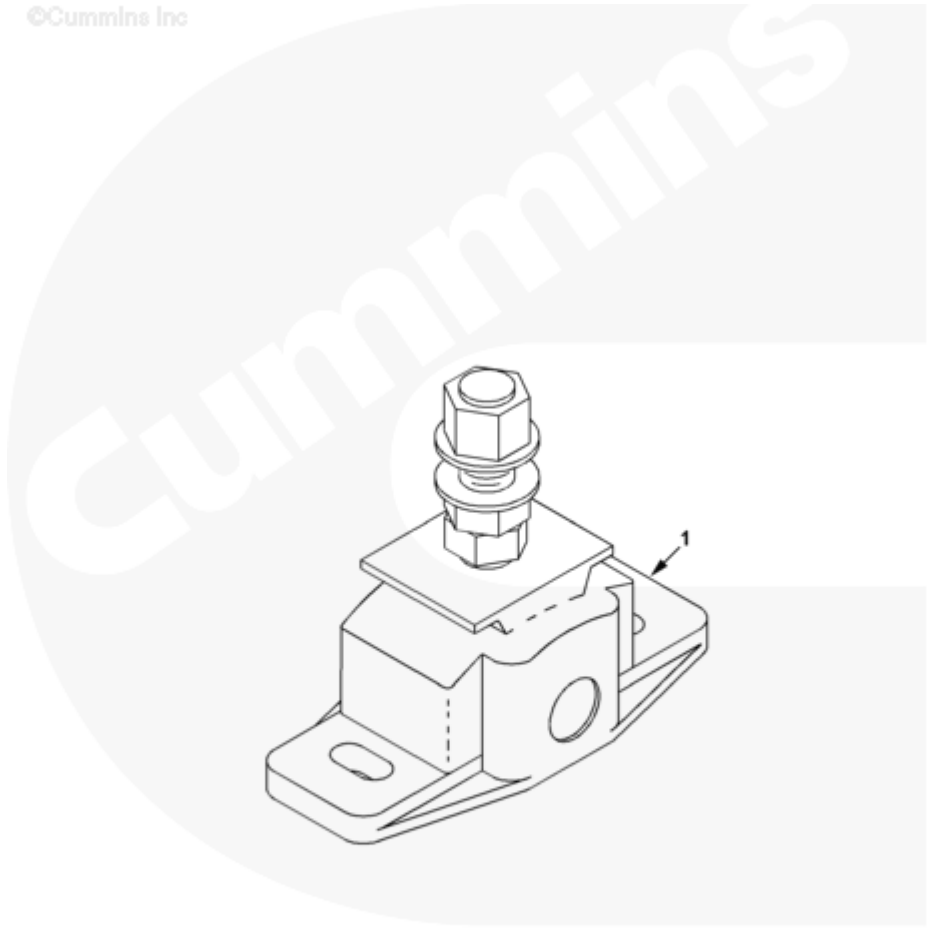

Parts Catalog - Option Detail

Electronic Parts Catalog - Option Detail				
Option	Group	Graphic	Film Card	Date
VB9015	16.03	vb950gd	T	20-MAR-96
Engines	4B3.9, 6A3.4, 6B5.9, B GAS INTERNATIONAL CM556, B4.5, B4.5 CM2350 B129B, B4.5 CM2350 B146C, B4.5 CM2350 B147B, B4.5 RGT, B4.5S, B5.9 G, B5.9 GAS PLUS CM556, B5.9 LPG, B5.9 LPG PLUS CM556, B6.7 CM2350 B121B, B6.7 CM2350 B135B, B6.7 CM2350 B136C, B6.7 CM2350 B148B, B6.7 G CMOH6.0 B125, B6.7N CM2380 B150B, B6.7S, F3.8 CM2350 F120B, F3.8 CM2350 F128C, F3.8 CM2350 F132B, F3.8 F102, G3.9, G5.9, G5.9 CM558, ISB (CHRYSLER), ISB CM2150, ISB CM2150 E, ISB CM550, ISB CM850, ISB/ISD4.5 CM2150 B119, ISB/ISD4.5 CM2150 SN, ISB/ISD6.7 CM2150 B120, ISB/ISD6.7 CM2150 SN, ISB/ISD6.7 CM2880 B126, ISB3.9 CM2220 B107, ISB4.5 CM2150, ISB5.9G CM2180, ISB6.7 2010 DCX PICKUP, ISB6.7 2013 DCX CHASSIS CAB, ISB6.7 CM2150 SQ, ISB6.7 CM2250, ISB6.7 CM2350 B101, ISB6.7 CM2350 B103, ISB6.7 CM2350 B142, ISB6.7 CM2670 B153B, ISB6.7 G CM2180 B118, ISBE CM2150, ISBE CM800, ISBE2/ISBE3 CM850, ISBE4 CM850, ISD4.5 CM2150, ISD6.7 CM2880 D101, ISF2.8 CM2220, ISF2.8 CM2220 AN, ISF2.8 CM2220 EC, ISF2.8 CM2220 ECF2, ISF2.8 CM2220 F101, ISF2.8 CM2220 F117, ISF2.8 CM2220 F122, ISF2.8 CM2220 F126, ISF2.8 CM2220 F129, ISF2.8 CM2220 IAN, ISF3.8 CM2220, ISF3.8 CM2220 AN, ISF3.8 CM2220 F103, ISF3.8 CM2220 F110, ISF3.8 CM2220 F116, ISF3.8 CM2220 F134B, ISF3.8 CM2220 IAN, ISF3.8 CM2350 F109, ISF4.5 CM2220 F123, ISG11 CM2880 G106, ISG11 CM2880 G108, ISG12 CM2880 G107, ISG12 CM2880 G109, ISG12 G CMOH6.0 G111, QSB3.9 30 CM550, QSB3.9 CM2880 B138, QSB4.5 30 CM550, QSB4.5 CM2150 B108, QSB4.5 CM2250 B131, QSB4.5 CM2250 EC, QSB4.5 CM2350 B106, QSB4.5 CM2350 B122			